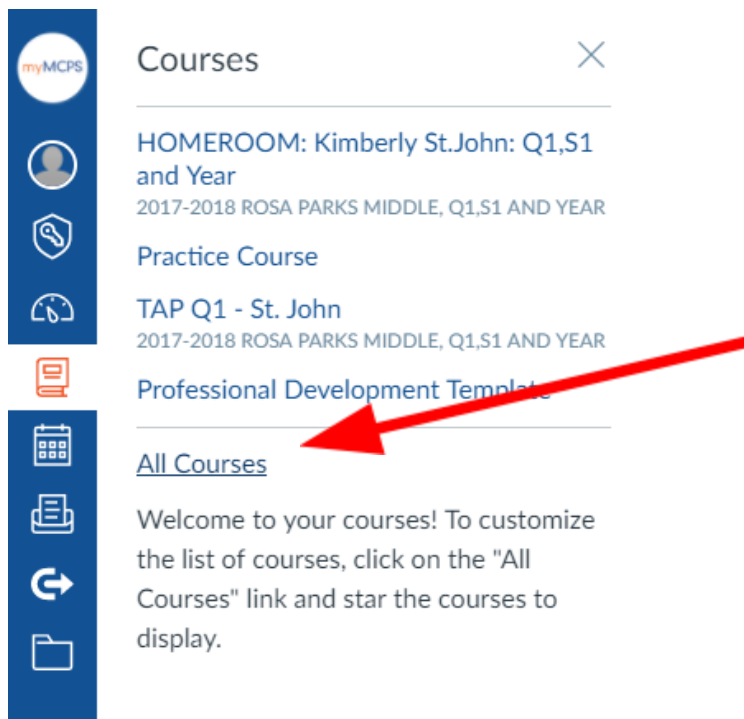

How to Make Only the Course Cards from this Quarter Show Up

Click on Courses on the Blue side menu

Click on "All Courses" from the list.

Star the courses you want to appear by clicking on the stars- - and then your dashboard will only show those! 😊