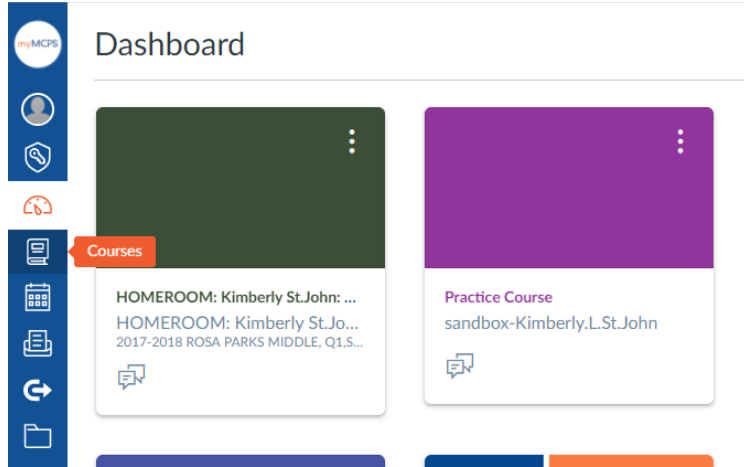

How to Make Only the Course Cards from this Quarter Show Up

Click on Courses on the Blue side menu

Click on "All Courses" from the list.

Star the courses you want to appear by clicking on the stars- - and then your dashboard will only show those! 😊