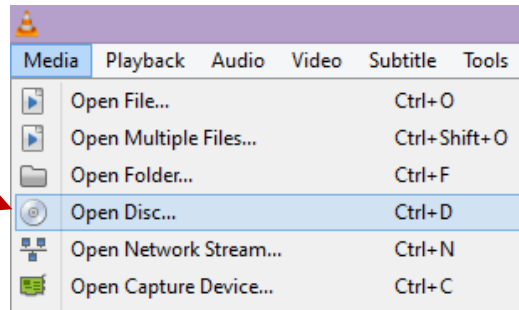

Playing a DVD in your computer

1. Put your movie in the disc drive
2. Go to 5. WINDOWS ACCESSORIES and select VLC

3. Pull down the MEDIA menu
4. Select OPEN DISC

5. Select DVD
The Disc Drive should be: E:\
6. Click PLAY