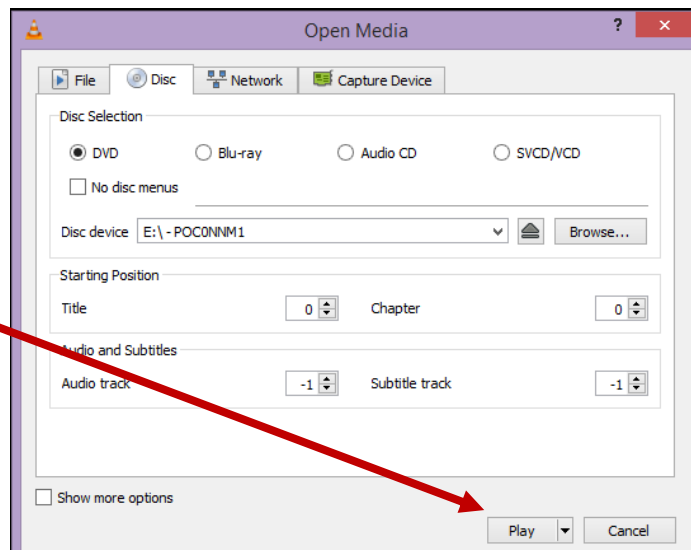

Playing a DVD in your computer

1. Put your movie in the disc drive
2. Go to 5. WINDOWS ACCESSORIES and select VLC

3. Pull down the MEDIA menu
4. Select OPEN DISC

5. Select DVD
The Disc Drive should be: E:\
6. Click PLAY