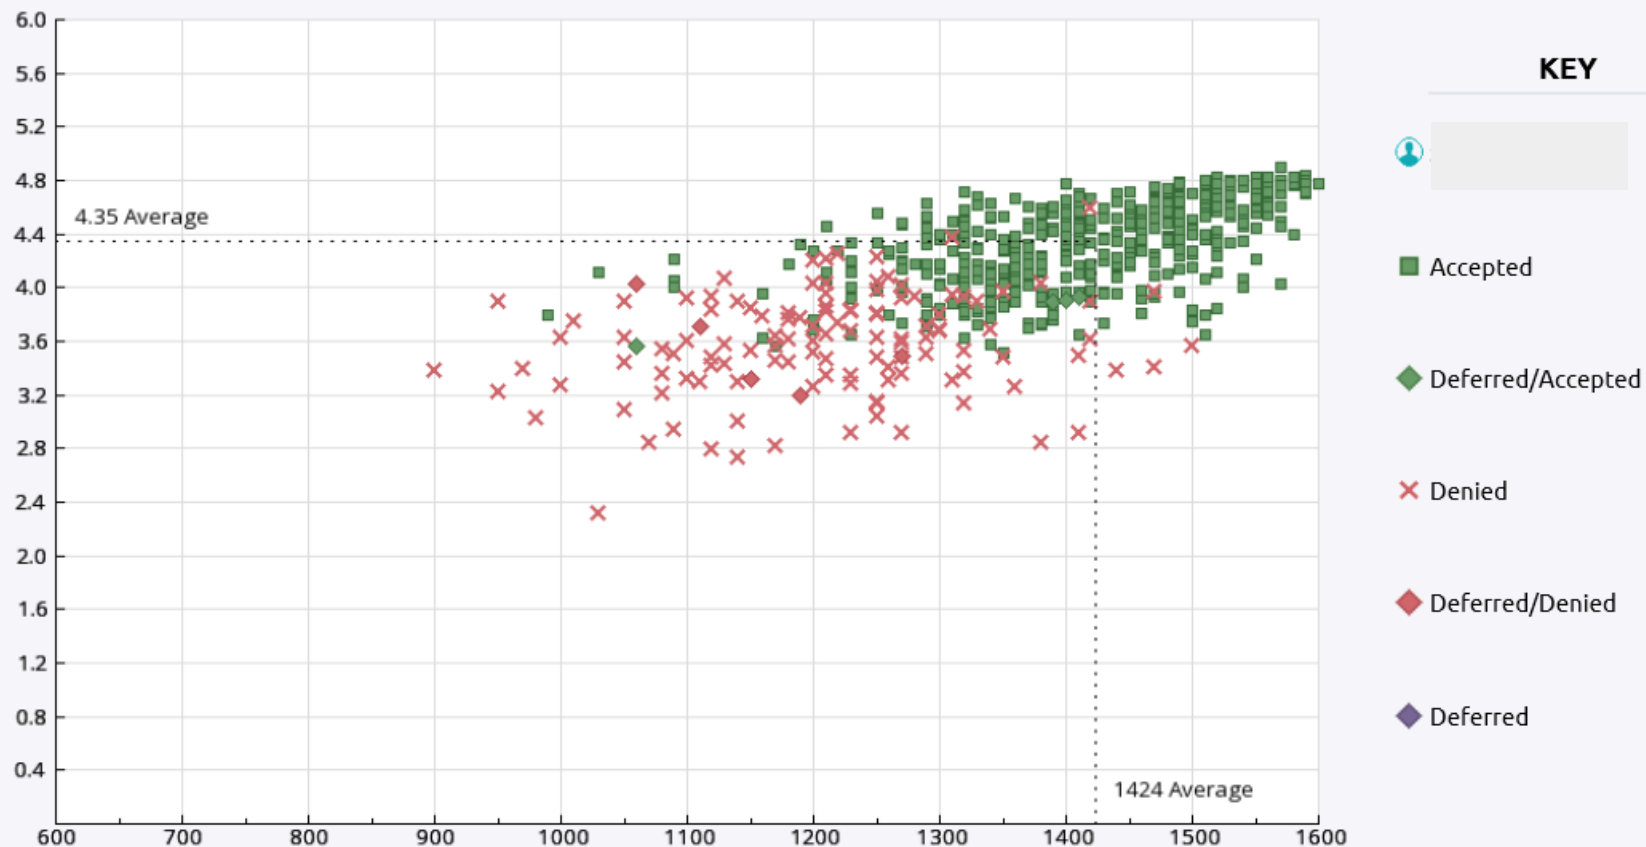

Applications for Winston Churchill High School

Comparing Weighted GPA vs. SAT (1600 Scale)