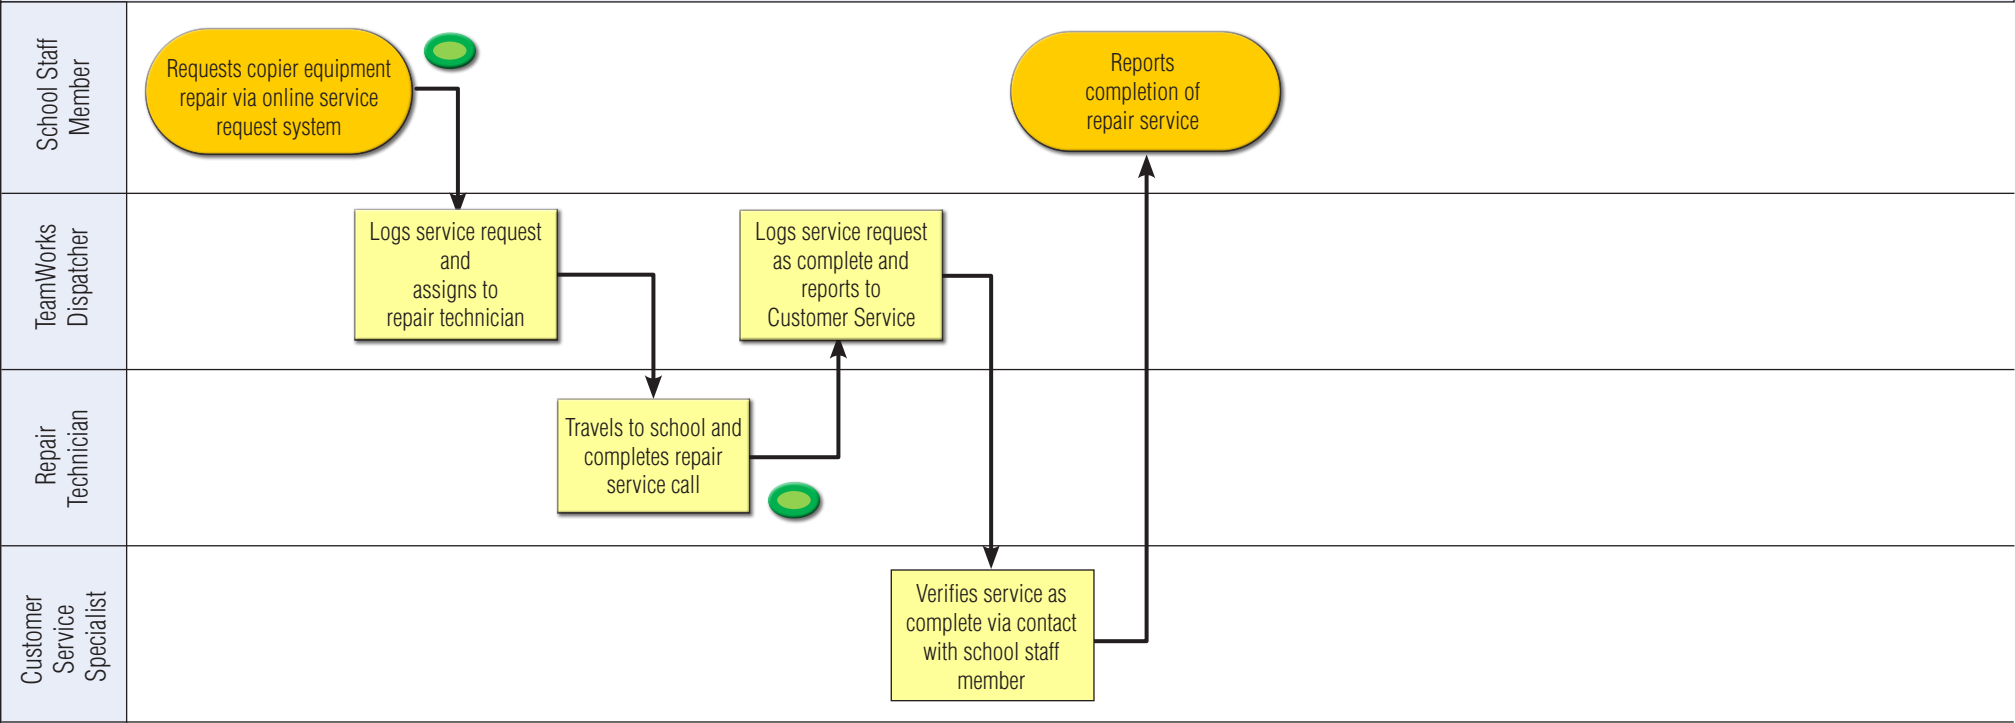

# TeamWorks Copier Maintenance Service

January 2015

 Subprocess—Denotes tasks conducted by other department(s)