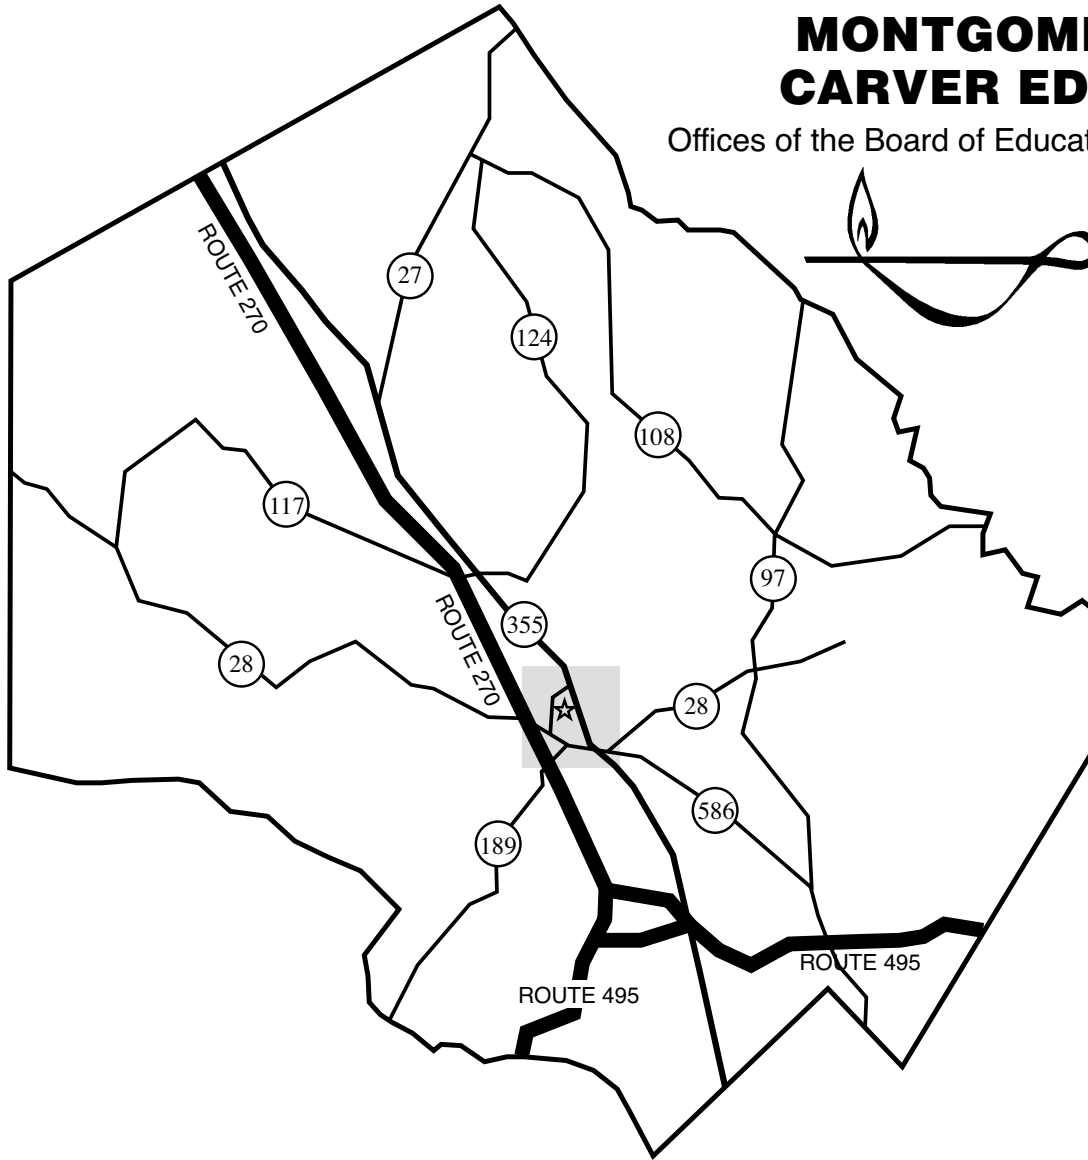

MONTGOMERY COUNTY PUBLIC SCHOOLS CARVER EDUCATIONAL SERVICES CENTER

Offices of the Board of Education of Montgomery County • Central Administrative Offices
850 Hungerford Drive • Rockville, Maryland 20850

From the Capital Beltway (Route 495) and Route 270 Northbound:

Take Interstate 270 north, toward Rockville and Frederick. Proceed to Exit 6A, Maryland 28 East (W. Montgomery Avenue). Follow the sign on the exit ramp to Nelson Street/Montgomery College (go straight at the traffic signal at the end of the ramp). Follow Nelson Street 1.2 miles to the first traffic light, at Mannakee Street. Turn left onto Mannakee Street. Proceed for 1/10 mile to the Carver Educational Services Center on the right.

From Route 270 Southbound: Proceed to Exit 6, Maryland 28 (W. Montgomery Avenue), and follow the signs toward 6A-Rockville Town Center. Turn left onto Nelson Street at the first traffic light. Follow Nelson Street 1.2 miles to the first traffic light, at Mannakee Street. Turn left onto Mannakee Street. Proceed for 1/10 mile to the Carver Educational Services Center on the right.

From Route 355 (Rockville Pike/Hungerford Drive/Frederick Avenue): Turn west onto Mannakee Street. Proceed to the Carver Educational Services Center on the left.