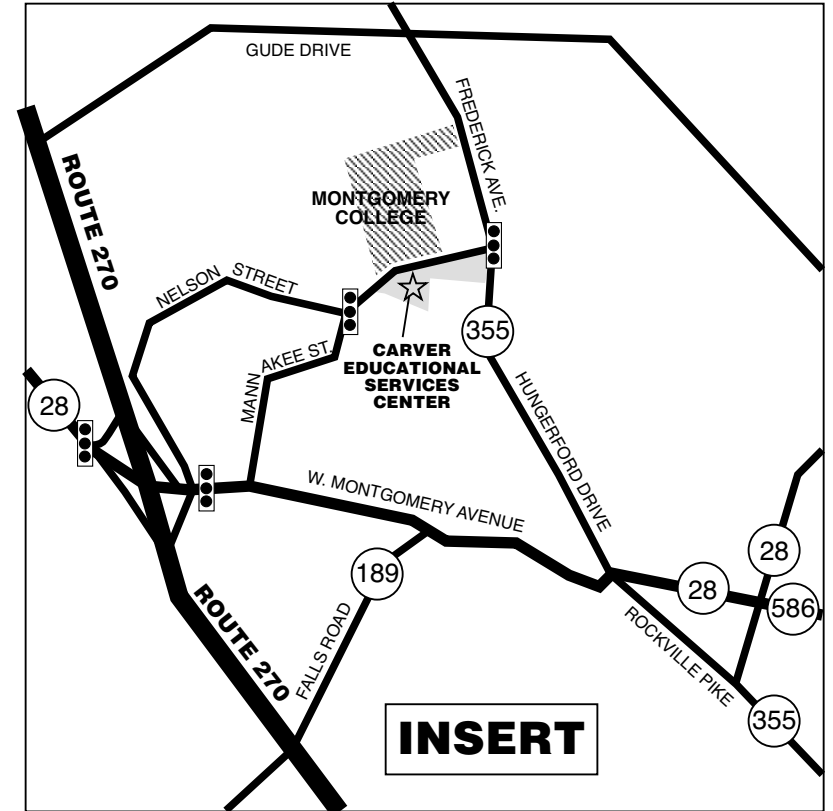

MONTGOMERY COUNTY PUBLIC SCHOOLS CARVER EDUCATIONAL SERVICES CENTER

Offices of the Board of Education of Montgomery County • Central Administrative Offices
850 Hungerford Drive • Rockville, Maryland 20850

From the Capital Beltway (Route 495) and Route 270 Northbound:

Take Interstate 270 north, toward Rockville and Frederick. Proceed to Exit 6A, Maryland 28 East (W. Montgomery Avenue). Follow the sign on the exit ramp to Nelson Street/Montgomery College (go straight at the traffic signal at the end of the ramp). Follow Nelson Street 1.2 miles to the first traffic light, at Mannakee Street. Turn left onto Mannakee Street. Proceed for 1/10 mile to the Carver Educational Services Center on the right.

From Route 270 Southbound: Proceed to Exit 6, Maryland 28 (W. Montgomery Avenue), and follow the signs toward 6A-Rockville Town Center. Turn left onto Nelson Street at the first traffic light. Follow Nelson Street 1.2 miles to the first traffic light, at Mannakee Street. Turn left onto Mannakee Street. Proceed for 1/10 mile to the Carver Educational Services Center on the right.

From Route 355 (Rockville Pike/Hungerford Drive/Frederick Avenue): Turn west onto Mannakee Street. Proceed to the Carver Educational Services Center on the left.